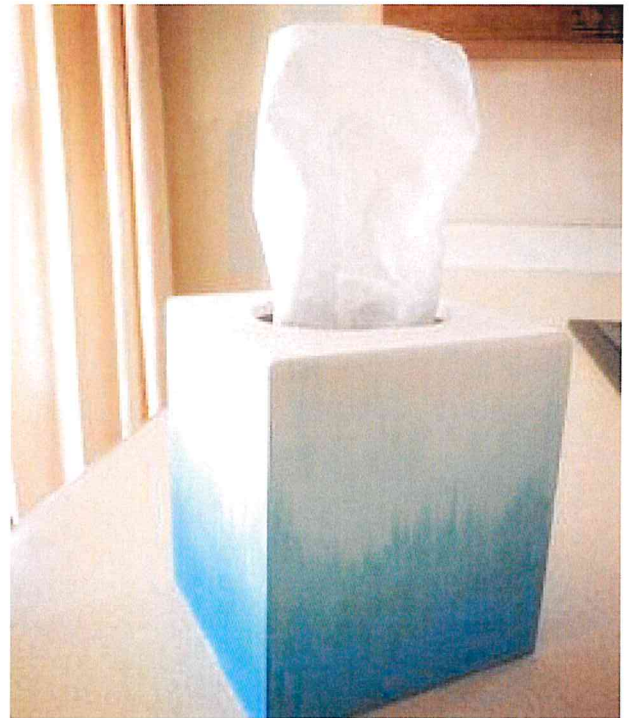

Wood Kleenex Box

Grab & Go

Decorate a wood kleenex box
using a special painting technique
called ombre.

Choose the color that fits your style.

You will use a white, a light color
and a color a couple shades darker
than the light color.

super easy

Paint choices

Baby blue/navy blue
Lavender/grape purple
Mint green/ deep green
Pastel pink/rose pink
Peach/orange
Silver/gray

(you will get white also)

Pick up date: Tuesday, October 11, 2022

Pick up time: 10am-2pm