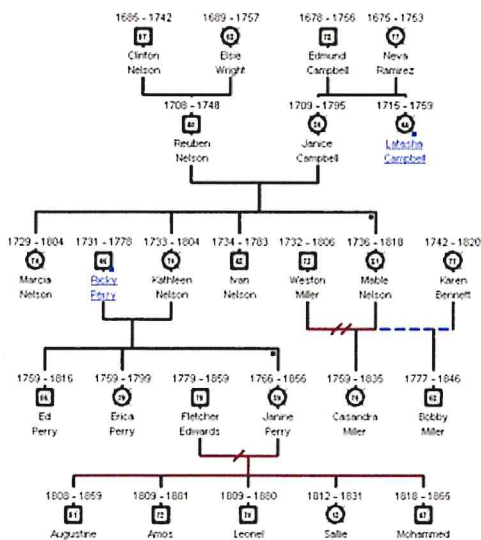

Interested in learning about your family history?

Curious what information is in the 1950 census which was just released April 1 this year?

If so, join us for a beginning genealogy class.

It will be a series of four classes, two hours each.

The class will be in person, offered by members of the Kalamazoo Valley Genealogical Society.

There will be "homework" for the next class each time so bring your thinking cap along and learn about your family.

You'll have lots to share at your family Thanksgiving this year.