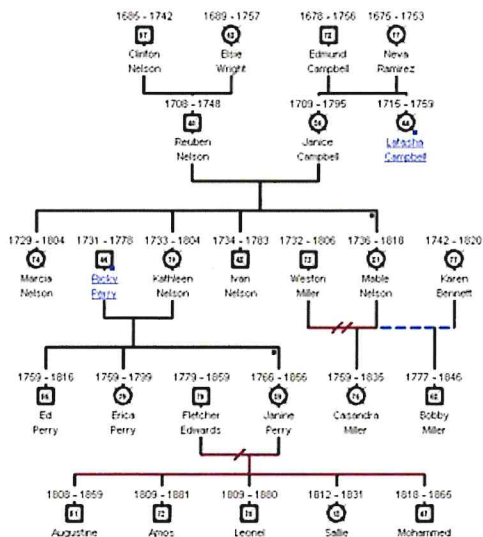

Interested in learning about your family history?

Curious what information is in the 1950 census which was just released April 1 this year?

If so, join us for a beginning genealogy class.

It will be a series of four classes, two hours each.

The class will be in person, offered by members of the Kalamazoo Valley Genealogical Society.

There will be "homework" for the next class each time so bring your thinking cap along and learn about your family.

You'll have lots to share at your family Thanksgiving this year.